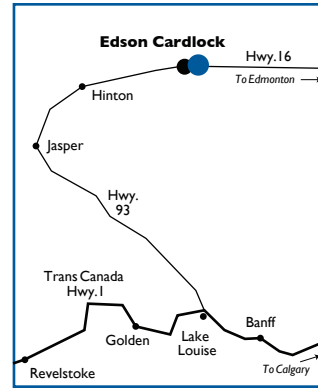

Site #4002

Grassland (1)

Travel Centre - Bulk Plant
Derko's Service Ltd.
N. side of Hwy. 63
P: (780) 525-3931 F: (780) 525-2250

HOURS OF OPERATION:
Monday to Friday 8 am - 6 pm;
Saturday 8 am - 1 pm; Sunday closed;
Cardlock operates 24 hours/day, 7 days/week

ROUTE COMMANDER PRODUCTS AVAILABLE:
Diesel, Marked Diesel, Gasoline, Marked Gasoline, Lubes

PRODUCTS & SERVICES AVAILABLE:

NEAREST HUSKY ROUTE COMMANDER FACILITIES:

SW	Edmonton, AB	170 km
NW	Grassland (#2)	20 km