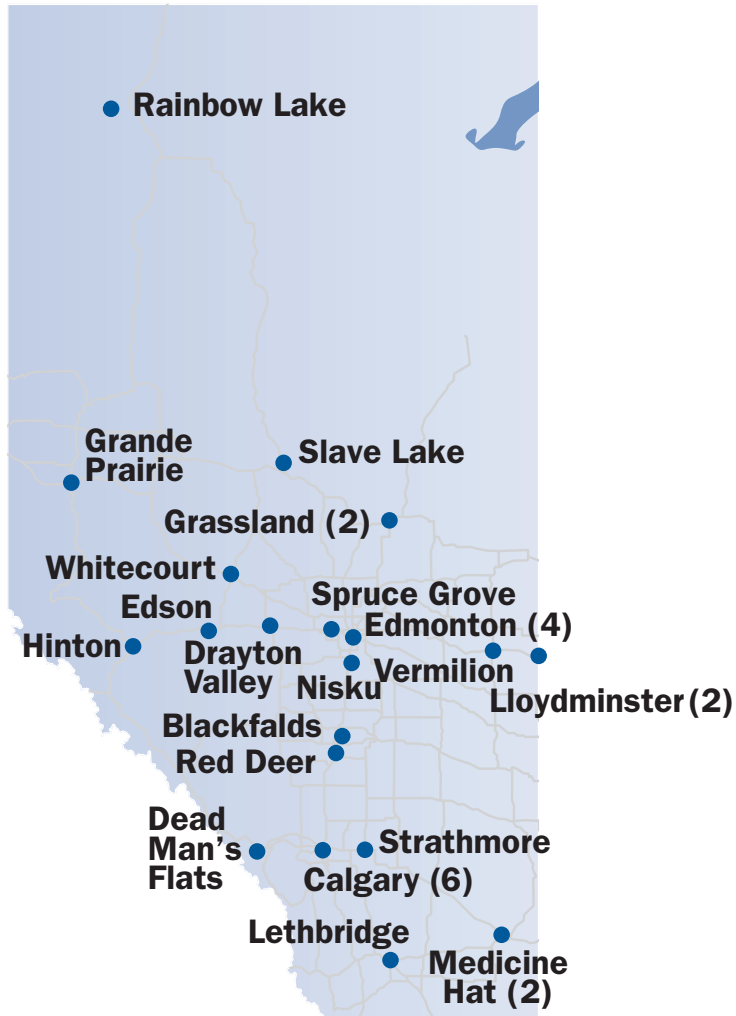

Route Commander Locations in Alberta

BLACKFALDS	Hwy. 597 E. (403) 347-4062
CALGARY	6 St. & Beaverdam Rd. NE (403) 531-5700
	2525 - 32 Ave. NE (403) 291-1233
	2504 - 7 Ave. NE (403) 272-4745
	740 - 19 St. SE (403) 234-8954
	6811 - 52nd St. SE (403) 531-5700
	234090 Wrangler Rd. SE (403) 531-5700
DEAD MAN'S FLATS	200 - 1 Ave., Trans Canada Hwy. (403) 678-4333
DRAYTON VALLEY	5201 62nd Street (780) 413-1826
EDMONTON	Hwy. 16 & 60, Spruce Grove (780) 960-6649
	12011 - 168 St. (780) 454-5734
	3515 - 76 Ave. (780) 413-1826
	16002 - 114 Ave.
EDSON	Hwy. 16 E. of Edson (780) 712-4788
GRANDE PRAIRIE	Hwy. 2 & Hwy. 43 (780) 814-7174
GRASSLAND	Hwy. 63 N. (780) 525-3931
	ALPAC Connector Rd. (780) 525-2051
HINTON	511 Greg Ave. (780) 865-2881
LETHBRIDGE	4207 - 2 Ave. N (403) 531-5700
LLOYDMINSTER	5721 - 44 St. (780) 872-7089
	5310 52 St. (780) 875-2266
MEDICINE HAT	561 - 15 St. SW (403) 527-5561
	1301 Trans Canada Way (403) 527-9866
NISKU	1004 - 7 St. (780) 413-1826
RAINBOW LAKE	25 Mobil Ave. (780) 956-3444
RED DEER	8120 Edgar Industrial Drive (403) 347-4062
SLAVE LAKE	600 Hwy. 88 N (780) 849-2627
SPRUCE GROVE	104 South Ave. (780) 962-1886
STRATHMORE	Trans Canada Hwy. 1 (403) 934-3522
VERMILION	4403 - 52 St. (780) 853-5039
WHITECOURT	Highway 43 & Highway 32 (Junction) (780) 262-0813

For further information, please contact

Jeremy Omelchuk

Cardlock Sales Manager

Husky Oil Marketing Company

Box 6525 Station D, Calgary, AB T2P 3G7

Phone: (403) 298-6269 Fax: (403) 298-7383

Email: jeremy.omelchuk@huskyenergy.com