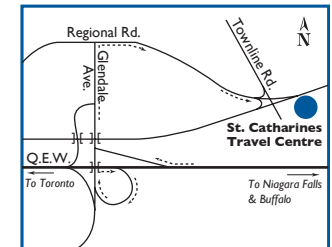

North Bay

Cardlock
3090 Hwy. 11 N.
P: (705) 495-0790 F: (705) 495-6808

HOURS OF OPERATION:
24 hours/day, 7 days/week

ROUTE COMMANDER PRODUCTS AVAILABLE:
Diesel, Dyed Diesel

PRODUCTS & SERVICES AVAILABLE:

NEAREST HUSKY ROUTE COMMANDER FACILITIES:

N	New Liskeard, ON	155 km
E	Ottawa, ON	360 km
S	Bradford, ON.....	275 km
W	Sudbury (Coniston), ON	127 km

Pickering (Toronto East)

Cardlock
2000 Clements Road E.
Exit 399 on Hwy. 401/Brock Rd. S.
P: (905) 428-9700 F: (905) 428-9633
pickeringtruckstop@hotmail.com

HOURS OF OPERATION:
24 hours/day, 7 days/week

ROUTE COMMANDER PRODUCTS AVAILABLE:
Diesel, Lubes

PRODUCTS & SERVICES AVAILABLE:

NEAREST HUSKY ROUTE COMMANDER FACILITIES:

NE	Ottawa, ON	390 km
E	Kingston, ON	235 km
SW	St. Catharines, ON	160 km
W	Toronto, ON	55 km
W	Toronto, ON	57 km
NW	Bradford, ON)	84 km

ADDITIONAL SERVICES: Drivers lounge, NATSN member.

Ottawa

Cardlock
MacEwen Petroleum
2745 Moodie Dr.
P: (613) 838-2768 F: (613) 838-2768

HOURS OF OPERATION:
24 hours/day, 7 days/week

ROUTE COMMANDER PRODUCTS AVAILABLE:
Diesel

PRODUCTS & SERVICES AVAILABLE:

NEAREST HUSKY ROUTE COMMANDER FACILITIES:

W	North Bay, ON	360 km
SE	Cornwall, ON	143 km
SW	Kingston, ON	155 km

St. Catharines

Travel Centre
615 York Rd., Q.E.W. at Exit 38 (W.bound)
or Exit 38B (E.bound)
P: (905) 684-1128 F: (905) 684-2167

HOURS OF OPERATION:
24 hours/day, 7 days/week

ROUTE COMMANDER PRODUCTS AVAILABLE:
Diesel, Lubes

PRODUCTS & SERVICES AVAILABLE:

NEAREST HUSKY ROUTE COMMANDER FACILITIES:

N	Bradford, ON	153 km
NE	Kingston, ON	367 km
W	London, ON	177 km

ADDITIONAL SERVICES:
NATSN Member, Propane service

Site #7113