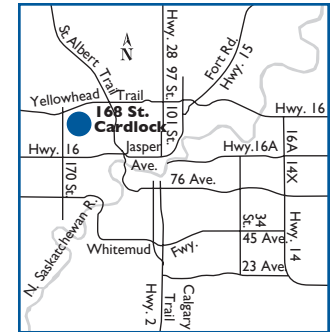

NEAREST HUSKY ROUTE COMMANDER FACILITIES:

E Lloydminster, AB	276 km
S Nisku, AB	60 km
W Edson, AB	199 km
W Spruce Grove, AB	25 km
W Edmonton (#1)	20 km

Site #2806

Edmonton West (1)

Travel Centre
Hwy. 16 & 60
P: (780) 960-6649 F: (780) 960-3160