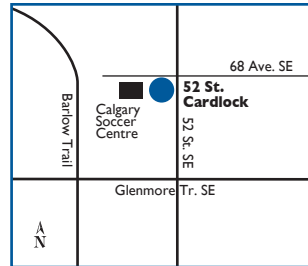

PRODUCTS & SERVICES AVAILABLE:

NEAREST HUSKY ROUTE COMMANDER FACILITIES:

N	Calgary, AB	15 km
E	Strathmore, AB	50 km
SE	Medicine Hat, AB	299 km
SW	Cranbrook, BC	355 km
W	Golden, BC	269 km

Site #4304

Dead Man's Flats