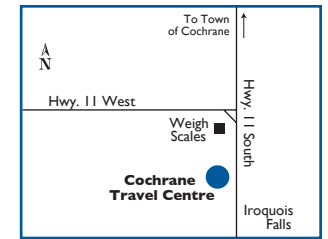

PRODUCTS & SERVICES AVAILABLE:

NEAREST HUSKY ROUTE COMMANDER FACILITIES:

SE New Liskeard, ON 216 km
 SW Sault Ste. Marie, ON 610 km
 W Hearst, ON 216 km

Site #1493

Bradford

Travel Centre
 Hwy. 400 at Hwy. 88 (exit 64)
 P: (905) 775-3831 F: (905) 775-3068