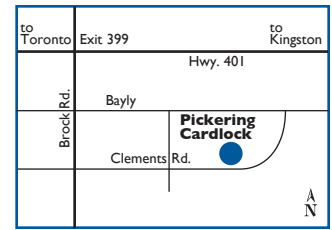

North Bay

Cardlock
3090 Hwy. 11 N.
P: (705) 495-0790 F: (705) 495-6808

HOURS OF OPERATION:
24 hours/day, 7 days/week

ROUTE COMMANDER PRODUCTS AVAILABLE:
Diesel, Dyed Diesel

PRODUCTS & SERVICES AVAILABLE:

NEAREST HUSKY ROUTE COMMANDER FACILITIES:

N	New Liskeard, ON	155 km
E	Ottawa, ON	360 km
S	Bradford, ON.....	275 km
W	Sudbury (Coniston), ON	127 km

Pickering (Toronto East)

Cardlock
2000 Clements Road E.
Exit 399 on Hwy. 401/Brock Rd. S.
P: (905) 428-9700 F: (905) 428-9633
pickeringtruckstop@hotmail.com

HOURS OF OPERATION:
24 hours/day, 7 days/week

ROUTE COMMANDER PRODUCTS AVAILABLE:
Diesel, Lubes

PRODUCTS & SERVICES AVAILABLE:

NEAREST HUSKY ROUTE COMMANDER FACILITIES:

NE	Ottawa, ON	390 km
E	Kingston, ON	235 km
SW	St. Catharines, ON	160 km
W	Toronto, ON	55 km
W	Toronto, ON	57 km
NW	Bradford, ON)	84 km

ADDITIONAL SERVICES: Drivers lounge, NATSN member.

Site #5294

Ottawa

Cardlock
MacEwen Petroleum
2745 Moodie Dr.
P: (613) 838-2768 F: (613) 838-2768

HOURS OF OPERATION:
24 hours/day, 7 days/week

ROUTE COMMANDER PRODUCTS AVAILABLE:
Diesel

PRODUCTS & SERVICES AVAILABLE:

NEAREST HUSKY ROUTE COMMANDER FACILITIES:

W	North Bay, ON	360 km
SE	Cornwall, ON	143 km
SW	Kingston, ON	155 km

St. Catharines

Travel Centre
615 York Rd., Q.E.W. at Exit 38 (W.bound)
or Exit 38B (E.bound)
P: (905) 684-1128 F: (905) 684-2167

HOURS OF OPERATION:
24 hours/day, 7 days/week

ROUTE COMMANDER PRODUCTS AVAILABLE:
Diesel, Lubes

PRODUCTS & SERVICES AVAILABLE:

NEAREST HUSKY ROUTE COMMANDER FACILITIES:

N	Bradford, ON	153 km
NE	Kingston, ON	367 km
W	London, ON	177 km

ADDITIONAL SERVICES:
NATSN Member, Propane service