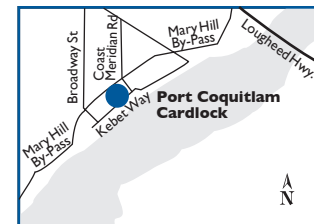

PRODUCTS & SERVICES AVAILABLE:

NEAREST HUSKY ROUTE COMMANDER FACILITIES:

E	Chilliwack, BC	75 km
E	Port Kells, BC	12 km
S	Delta, BC	15 km
W	Burnaby, BC	25 km

ADDITIONAL SERVICES:

Truck wash, Tire repairs, Propane