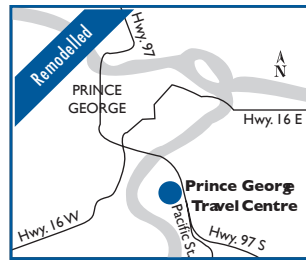

Prince George (1)

Travel Centre
1148 Pacific St.
P: (250) 563-5521 F: (250) 563-5459

HOURS OF OPERATION:
24 hours/day, 7 days/week

ROUTE COMMANDER PRODUCTS AVAILABLE:
Diesel, Marked Diesel, Lubes

PRODUCTS & SERVICES AVAILABLE:

NEAREST HUSKY ROUTE COMMANDER FACILITIES:

N	Fort St. John, BC	463 km
E	McBride, BC	210 km
E	Blue River BC	414 km
S	Williams Lake, BC	240 km
W	Terrace, BC	577 km

Site #6159

Prince George (3)

Cardlock
2180 Noranda Rd. E.
P: (250) 564-7600

HOURS OF OPERATION:
24 hours/day, 7 days/week

ROUTE COMMANDER PRODUCTS AVAILABLE:
Diesel, Marked Diesel, Gasoline

PRODUCTS & SERVICES AVAILABLE:

NEAREST HUSKY ROUTE COMMANDER FACILITIES:

N	Fort St. John, BC	463 km
E	McBride, BC	210 km
E	Blue River BC	414 km
S	Williams Lake, BC	240 km
W	Terrace, BC	577 km