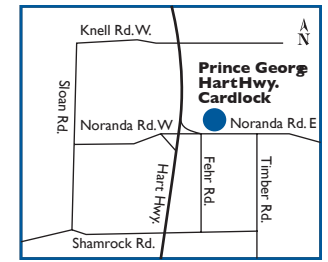

Site #6629

Prince George (2)

Cardlock
556 North Nechako Rd.
P: (250) 564-7600

HOURS OF OPERATION:
24 hours/day, 7 days/week

ROUTE COMMANDER PRODUCTS AVAILABLE:
Diesel, Gasoline, Premium Gasoline, Marked Premium

PRODUCTS & SERVICES AVAILABLE:

NEAREST HUSKY ROUTE COMMANDER FACILITIES:

N	Fort St. John, BC	463 km
E	McBride, BC	210 km
E	Blue River BC	414 km
S	Williams Lake, BC	240 km
W	Terrace, BC	577 km