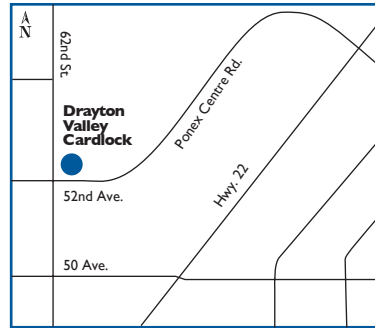

HOURS OF OPERATION:
 24 hours/day, 7 days/week

ROUTE COMMANDER PRODUCTS AVAILABLE:
 Diesel, Marked Diesel, Gasoline

PRODUCTS & SERVICES AVAILABLE:

NEAREST HUSKY ROUTE COMMANDER FACILITIES:

NE Nisku/Edmonton	144 km
NW Edson	140 km
SE Red Deer/Blackfalds	175 km