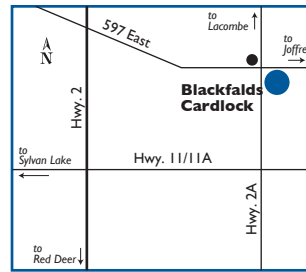

NEAREST HUSKY ROUTE COMMANDER FACILITIES:

N	Nisku, AB	130 km
S	Red Deer, AB	10 km
S	Calgary, AB	163 km

Site #5204

Calgary (2)

Cardlock
6th St. & Beaverdam Rd. NE
P: (403) 531-5700 F: (403) 543-1360

HOURS OF OPERATION:
 Cardlock operates 24 hours/day, 7 days/week