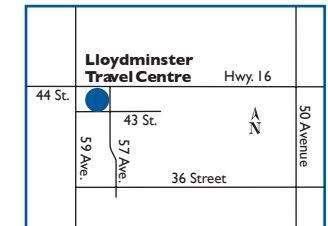

NEAREST HUSKY ROUTE COMMANDER FACILITIES:

N Calgary, AB 210 km
 E Medicine Hat, AB 170 km
 W Cranbrook, BC 304 km

Lloydminster (1)

Travel Centre
5721 - 44 St.
P: (780) 872-7089 F: (780) 875-5203

Site #4794