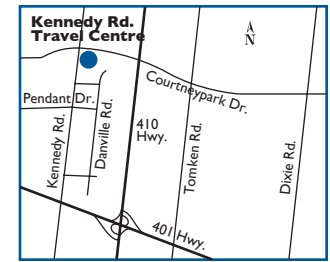

Site #5285

Toronto (1)

Travel Centre
1533 Shawson Dr. at Dixie Rd,
1 block N. of 401 Hwy., Mississauga
P: (905) 565-9090 F: (905) 565-1520

HOURS OF OPERATION:
24 hours/day, 7 days/week

ROUTE COMMANDER PRODUCTS AVAILABLE:
Diesel, Marked Diesel, Gasoline, Lubes

PRODUCTS & SERVICES AVAILABLE:

NEAREST HUSKY ROUTE COMMANDER FACILITIES:

N Bradford, ON ..... 74 km
E Kingston, ON ..... 256 km
E Pickering (Toronto East), ON ..... 55 km
S St. Catharines, ON ..... 111 km

ADDITIONAL SERVICES:
Lube bay, Truck wash
NATSN Member