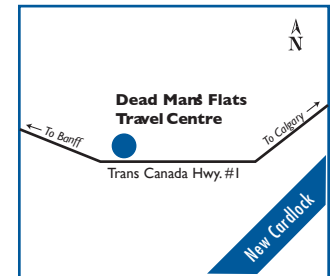

Calgary (4)

Cardlock - Bulk Plant
Brandon Petroleum Products Ltd.
740 - 19 St. SE
P: (403) 234-8954 F: (403) 234-8955

HOURS OF OPERATION:

Monday to Friday 8 am - 5 pm;
Saturday 9 am - 12 pm; Sunday closed;
Cardlock operates 24 hours/day, 7 days/week

ROUTE COMMANDER PRODUCTS AVAILABLE:

Diesel, Marked Diesel, Gasoline, Lubes

PRODUCTS & SERVICES AVAILABLE:

NEAREST HUSKY ROUTE COMMANDER FACILITIES:

N	Calgary, AB	7 km
E	Strathmore, AB	50 km
SE	Medicine Hat, AB	299 km
SW	Cranbrook, BC	355 km
W	Golden, BC	269 km

Calgary (6)

Cardlock
234090 Wrangler Rd. SE
P: (403) 531-5700 F: (403) 543-1360

HOURS OF OPERATION:

24 hours/day, 7 days/week

ROUTE COMMANDER PRODUCTS AVAILABLE:

Diesel, Marked Diesel

PRODUCTS & SERVICES AVAILABLE:

NEAREST HUSKY ROUTE COMMANDER FACILITIES:

N	Calgary, AB	15 km
E	Strathmore, AB	50 km
SE	Medicine Hat, AB	299 km
SW	Cranbrook, BC	355 km
W	Golden, BC	269 km

Calgary (5)

Cardlock
Robertson Bulk Sales Calgary Ltd.
6811 - 52nd St. SE
P: (403) 531-5700 F: (403) 543-1360

HOURS OF OPERATION:

Monday to Friday 7:30 am - 5 pm;
Saturday 9 am - 12 pm; Sunday closed;
Cardlock operates 24 hours/day, 7 days/week

ROUTE COMMANDER PRODUCTS AVAILABLE:

Diesel, Marked Diesel, Gasoline, Lubes

PRODUCTS & SERVICES AVAILABLE:

NEAREST HUSKY ROUTE COMMANDER FACILITIES:

N	Calgary, AB	15 km
E	Strathmore, AB	50 km
SE	Medicine Hat, AB	299 km
SW	Cranbrook, BC	355 km
W	Golden, BC	269 km

Dead Man's Flats

Dead Man's Flats Travel Centre
200 1st Ave., Trans Canada Hwy.
P: (403) 678-4333 F: (403) 609-2631

HOURS OF OPERATION:

24 hours/day, 7 days/week

ROUTE COMMANDER PRODUCTS AVAILABLE:

Diesel, Gasoline

PRODUCTS & SERVICES AVAILABLE:

NEAREST HUSKY ROUTE COMMANDER FACILITIES:

N	Red Deer, AB	234 km
E	Calgary, AB	94 km
S	Lethbridge, AB	310 km
SW	Cranbrook, BC	307 km
W	Golden, BC	170 km