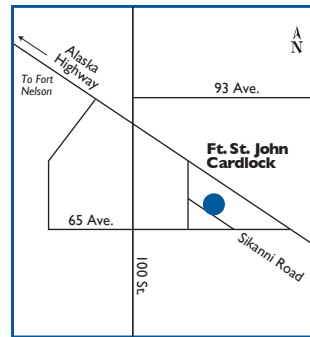

PRODUCTS & SERVICES AVAILABLE:

NEAREST HUSKY ROUTE COMMANDER FACILITIES:

N	Fort Nelson, BC.....	409 kms
E	Fort St John Bulk Plant	1.5 kms
SE	Grande Prairie, AB.....	250 kms
S	Prince George, BC.....	463 kms

Site #3156 ??

Hope (Dogwood)

Cardlock
27052 Baker Rd. (Trans Canada Hwy. 1)
P: (604) 869-9443 F: (604) 869-7135

HOURS OF OPERATION:
 Monday to Sunday 8 am - 8 pm;
 Cardlock operates 24 hours/day, 7 days/week
 Restaurant is open 24 hours/day, Monday - Friday