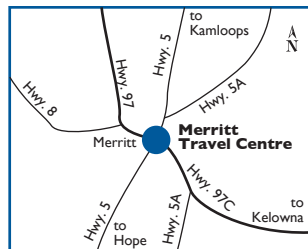

Merritt

Travel Centre
3999 Airport Rd.
P: (250) 378-2100 F: (250) 378-6060
kcouture@wagonwest.com

HOURS OF OPERATION:
24 hours/day, 7 days/week

ROUTE COMMANDER PRODUCTS AVAILABLE:
Diesel, Marked Diesel, Gasoline, Lubes

PRODUCTS & SERVICES AVAILABLE:

NEAREST HUSKY ROUTE COMMANDER FACILITIES:

N	Cache Creek, BC	90 km
E	Kamloops, BC	60 km
W	Chilliwack, BC	125 km

ADDITIONAL SERVICES:

Propane, Sani-Dump, High speed computer access

Site #5168

Port Coquitlam

Cardlock
United Petroleum Products
#200, 1485 Coast Meridian Rd. (off Route 7B)
P:(604) 552-4815 F: (604) 552-4803

HOURS OF OPERATION:
Monday to Friday 6 am - 6 pm;
Saturday 10 am - 2 pm; Closed Sunday;
Cardlock operates 24 hours/day, 7 days/week

ROUTE COMMANDER PRODUCTS AVAILABLE:
Diesel, Marked Diesel, Gasoline, Lubes

PRODUCTS & SERVICES AVAILABLE:

NEAREST HUSKY ROUTE COMMANDER FACILITIES:

E	Chilliwack, BC	75 km
E	Port Kells, BC	12 km
S	Delta, BC	15 km
W	Burnaby, BC	25 km

ADDITIONAL SERVICES:

Truck wash, Tire repairs, Propane