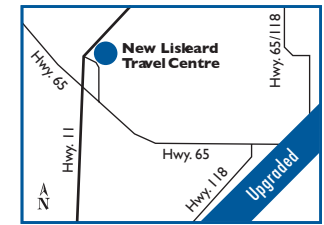

New Liskeard

Travel Centre
Hwy. 11 N.
P: (705) 647-6300 F: (705) 647-6335

Site #5637

HOURS OF OPERATION:
24 hours/day, 7 days/week

ROUTE COMMANDER PRODUCTS AVAILABLE:
Diesel, Gasoline, Lubes

PRODUCTS & SERVICES AVAILABLE:

NEAREST HUSKY ROUTE COMMANDER FACILITIES:

S North Bay, ON	155 km
S Sudbury (Coniston), ON	237 km
NW Cochrane, ON	216 km

ADDITIONAL SERVICES:

Propane