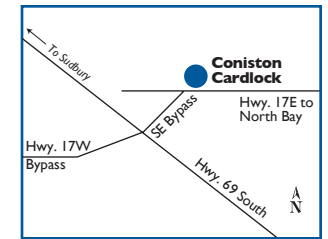

PRODUCTS & SERVICES AVAILABLE:

NEAREST HUSKY ROUTE COMMANDER FACILITIES:

N	Bradford, ON	153 km
N	Toronto, ON	111 km
NE	Kingston, ON	367 km
NE	Pickering, ON	160 km
W	London, ON	177 km

Site #1499

Sault Ste. Marie (North)