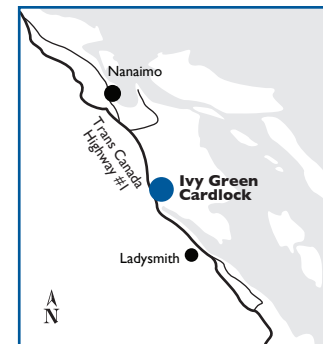

Site #1077

Kelowna

Cardlock
150 Edwards Rd.
P: (250) 491-9274 F: (250) 491-9275

HOURS OF OPERATION:
Monday to Sunday 6 am - 10 pm;
Cardlock operates 24 hours/day, 7 days/week

ROUTE COMMANDER PRODUCTS AVAILABLE:
Diesel, Marked Diesel, Lubes

PRODUCTS & SERVICES AVAILABLE:

NEAREST HUSKY ROUTE COMMANDER FACILITIES:

NE	Sicamous, BC	121 km
S	Osoyoos, BC	115 km
SW	Hope (Dogwood), BC	238 km
SW	Hope (Flood), BC	246 km
NW	Kamloops, BC	163 km

ADDITIONAL SERVICES:
Coin operated / time charge / full serve truck wash