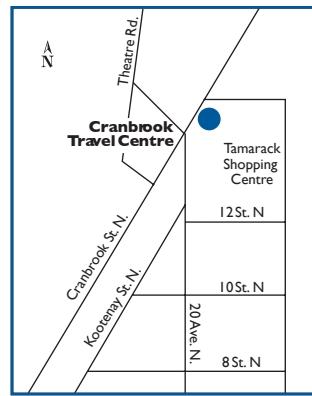

Cranbrook

Travel Centre
1604 Cranbrook St. N.
P: (250) 489-5012 F: (250) 489-8406
hk1712@popmail.huskyenergy.ca

HOURS OF OPERATION:
24 hours/day, 7 days/week

ROUTE COMMANDER PRODUCTS AVAILABLE:
Diesel, Lubes

PRODUCTS & SERVICES AVAILABLE:

NEAREST HUSKY ROUTE COMMANDER FACILITIES:

N	Golden, BC	250 km
NE	Calgary, ABE	355 km
NE	Calgary, AB	362 km
E	Medicine Hat	465 km
W	Osoyoos, BC	451 km

Site #1712

Fort Nelson

Cardlock – Bulk Plant
Healey Enterprises Ltd.
Mile 293, Alaska Hwy.
P: (250) 774-7340 F: (250) 774-7344
huskyfn@pris.bc.ca

HOURS OF OPERATION:
Monday to Friday 8 am - 5 pm;
Cardlock operates 24 hours/day, 7 days/week

ROUTE COMMANDER PRODUCTS AVAILABLE:
Diesel, Marked Diesel, Gasoline, Lubes

PRODUCTS & SERVICES AVAILABLE:

NEAREST HUSKY ROUTE COMMANDER FACILITIES:

SE	Grande Prairie, AB	600 km
S	Fort St. John, BC	409 km