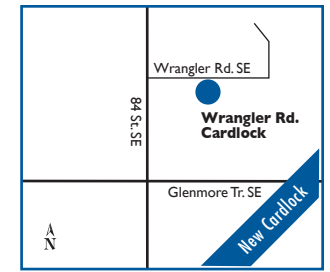

Site #4222

Calgary (5)

Cardlock
Robertson Bulk Sales Calgary Ltd.
6811 - 52nd St. SE
P: (403) 531-5700 F: (403) 543-1360

HOURS OF OPERATION:

Monday to Friday 7:30 am - 5 pm;
Saturday 9 am - 12 pm; Sunday closed;
Cardlock operates 24 hours/day, 7 days/week

ROUTE COMMANDER PRODUCTS AVAILABLE:

Diesel, Marked Diesel, Gasoline, Lubes

PRODUCTS & SERVICES AVAILABLE:

NEAREST HUSKY ROUTE COMMANDER FACILITIES:

N	Calgary, AB	15 km
E	Strathmore, AB	50 km
SE	Medicine Hat, AB	299 km
SW	Cranbrook, BC	355 km
W	Golden, BC	269 km