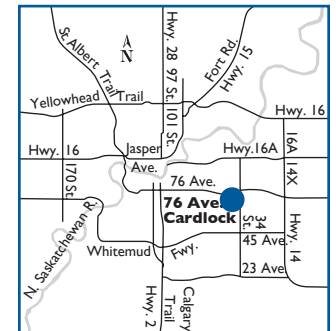

Drayton Valley

Cardlock
5201 62nd Street
P) 780-413-1826 F) 780-466-1554

HOURS OF OPERATION:
24 hours/day, 7 days/week

ROUTE COMMANDER PRODUCTS AVAILABLE:
Diesel, Marked Diesel, Gasoline

PRODUCTS & SERVICES AVAILABLE:

NEAREST HUSKY ROUTE COMMANDER FACILITIES:

NE Nisku/Edmonton	144 km
NW Edson	140 km
SE Red Deer/Blackfalds	175 km

Edmonton (2)

Cardlock
12011- 168 St.
P: (780) 454-5734 F: (780) 489-5105

HOURS OF OPERATION:
24 hours/day, 7 days/week

ROUTE COMMANDER PRODUCTS AVAILABLE:
Diesel, Gasoline

PRODUCTS & SERVICES AVAILABLE:

NEAREST HUSKY ROUTE COMMANDER FACILITIES:

E Lloydminster, AB	276 km
S Nisku, AB	60 km
W Edson, AB	199 km
W Spruce Grove, AB	25 km
W Edmonton (#1)	20 km

Edmonton West (1)

Travel Centre
Hwy. 16 & 60
P: (780) 960-6649 F: (780) 960-3160

HOURS OF OPERATION:
24 hours/day, 7 days/week

ROUTE COMMANDER PRODUCTS AVAILABLE:
Diesel, Gasoline, Lubes

PRODUCTS & SERVICES AVAILABLE:

NEAREST HUSKY ROUTE COMMANDER FACILITIES:

E Lloydminster, AB	276 km
E Edmonton (#2), AB	20 km
S Nisku, AB	60 km
W Edson, AB	180 km

ADDITIONAL SERVICES: NATSN member

Edmonton (3)

Cardlock - Bulk Plant
(Brandon Petroleum Sales Ltd.)
3515 - 76 Ave.
P: (780) 413-1826 F: (780) 466-1554
TOLL FREE: 1-800-607-4355

HOURS OF OPERATION:
Monday to Friday 8 am - 5 pm;
Saturday 9 am - 1 pm; Sunday closed;
Cardlock operates 24 hours/day, 7 days/week

ROUTE COMMANDER PRODUCTS AVAILABLE:
Diesel, Marked Diesel, Gasoline, Lubes

PRODUCTS & SERVICES AVAILABLE:

NEAREST HUSKY ROUTE COMMANDER FACILITIES:

NE Grassland, AB	170 km
NE Grassland, AB	170 km
E Lloydminster, AB	276 km
S Nisku, AB	26 km
W Edson, AB	215 km

Site #0734