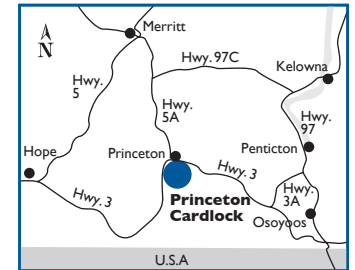

Prince George (1)

Travel Centre
1148 Pacific St.
P: (250) 563-5521 F: (250) 563-5459

HOURS OF OPERATION:
24 hours/day, 7 days/week

ROUTE COMMANDER PRODUCTS AVAILABLE:
Diesel, Marked Diesel, Lubes

PRODUCTS & SERVICES AVAILABLE:

NEAREST HUSKY ROUTE COMMANDER FACILITIES:

N	Fort St. John, BC	463 km
E	McBride, BC	210 km
E	Blue River BC	414 km
S	Williams Lake, BC	240 km
W	Terrace, BC	577 km

Prince George (3)

Cardlock
2180 Noranda Rd. E.
P: (250) 564-7600

HOURS OF OPERATION:
24 hours/day, 7 days/week

ROUTE COMMANDER PRODUCTS AVAILABLE:
Diesel, Marked Diesel, Gasoline

PRODUCTS & SERVICES AVAILABLE:

NEAREST HUSKY ROUTE COMMANDER FACILITIES:

N	Fort St. John, BC	463 km
E	McBride, BC	210 km
E	Blue River BC	414 km
S	Williams Lake, BC	240 km
W	Terrace, BC	577 km

Prince George (2)

Cardlock
556 North Nechako Rd.
P: (250) 564-7600

HOURS OF OPERATION:
24 hours/day, 7 days/week

ROUTE COMMANDER PRODUCTS AVAILABLE:
Diesel, Gasoline, Premium Gasoline, Marked Premium

PRODUCTS & SERVICES AVAILABLE:

NEAREST HUSKY ROUTE COMMANDER FACILITIES:

N	Fort St. John, BC	463 km
E	McBride, BC	210 km
E	Blue River BC	414 km
S	Williams Lake, BC	240 km
W	Terrace, BC	577 km

Princeton

Cardlock
580 Highway #3
P: (250) 295-3121 F: (250) 295-4105

HOURS OF OPERATION:
24 hours/day, 7 days/week

ROUTE COMMANDER PRODUCTS AVAILABLE:
Diesel, Marked Diesel, Lubes

PRODUCTS & SERVICES AVAILABLE:

NEAREST HUSKY ROUTE COMMANDER FACILITIES:

N	Kelowna, BC	167 km
E	Osoyoos, BC	114 km
W	Chilliwack, BC	180 km
NW	Hope (Dogwood), BC	135 km

Site #2203