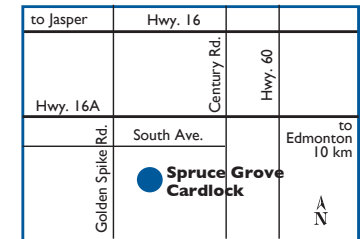

Rainbow Lake

Cardlock - Bulk Plant
Bateman Petroleum Sales Ltd.
25 Mobil Ave.
P: (780) 956-3444 F: (780) 956-3627

HOURS OF OPERATION:
Monday to Saturday 8 am - 6 pm;
Sunday closed;
Cardlock operates 24 hours/day, 7 days/week

ROUTE COMMANDER PRODUCTS AVAILABLE:
Diesel, Marked Diesel, Gasoline, Lubes

PRODUCTS & SERVICES AVAILABLE:

NEAREST HUSKY ROUTE COMMANDER FACILITIES:
SW Grande Prairie, AB ..... 630 km

Slave Lake

Cardlock
600 Highway 88 N
P: (780) 849-2627 F: (780) 849-3898

HOURS OF OPERATION:
24 hours/day, 7 days/week

ROUTE COMMANDER PRODUCTS AVAILABLE:
Diesel, Marked Diesel, Gasoline

PRODUCTS & SERVICES AVAILABLE:

NEAREST HUSKY ROUTE COMMANDER FACILITIES:

E Grassland, AB ..... 176 km
SE Lloydminster, AB ..... 472 km
S Edmonton, AB ..... 256 km
SW Edson, AB ..... 285 km
W Grande Prairie, AB ..... 320 km

Red Deer

Cardlock - Bulk Plant
L & R Distributors Ltd.
8120 Edgar Industrial Dr.
P: (403) 347-4062 F: (403) 341-3212

HOURS OF OPERATION:
Monday to Friday 7:30 am - 5 pm;
Saturday 7:30 am - 12 pm; Sunday closed;
Cardlock operates 24 hours/day, 7 days/week

ROUTE COMMANDER PRODUCTS AVAILABLE:
Diesel, Marked Diesel, Gasoline, Marked Gasoline, Lubes

PRODUCTS & SERVICES AVAILABLE:

NEAREST HUSKY ROUTE COMMANDER FACILITIES:
N Blackfalds, AB ..... 10 km
N Nisku, AB ..... 140 km
N Edmonton, AB ..... 185 km
S Calgary, AB ..... 145 km

Spruce Grove

Cardlock
104 South Ave.
P: (780) 962-1886 F: (780) 962-1886

HOURS OF OPERATION:
Monday to Friday 6 am - 8 pm;
Saturday 7 am - 6 pm; Sunday closed;
Cardlock operates 24 hours/day, 7 days/week

ROUTE COMMANDER PRODUCTS AVAILABLE:
Diesel, Marked Diesel, Gasoline, Lubes

PRODUCTS & SERVICES AVAILABLE:

NEAREST HUSKY ROUTE COMMANDER FACILITIES: