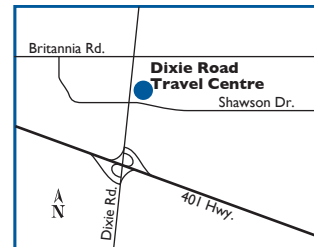

Site #5289

White River

Cardlock
Hwy. 17 & 631
P: (807) 822-2441 F: (807) 822-1517

HOURS OF OPERATION:
6 am - 12 am;
Cardlock operates 24 hours/day, 7 days/week

ROUTE COMMANDER PRODUCTS AVAILABLE:
Diesel, Marked Diesel, Lubes

PRODUCTS & SERVICES AVAILABLE:

NEAREST HUSKY ROUTE COMMANDER FACILITIES:

N Hearst, ON ..... 235 km
E Sault Ste. Marie, ON ..... 276 km
W Nipigon, ON ..... 267 km

ADDITIONAL SERVICES:
Propane service