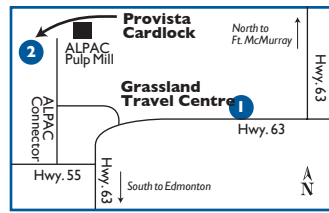

Site #3541

Grassland - Prosvita (2)

Cardlock
Derko's Service Ltd.
N. of Hwy. 55 on
ALPAC Connector Rd.
P: (780) 525-2051 F: (780) 525-2022

Site #3542

HOURS OF OPERATION:

Monday to Friday 7:30 am - 10 pm;
 Saturday 7:30 am - 3 pm; Sunday closed;
 Cardlock operates 24 hours/day, 7 days/week