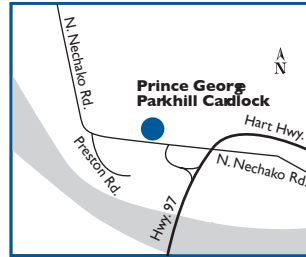

Site #6628

Princeton

Cardlock
580 Highway #3
P: (250) 295-3121 F: (250) 295-4105

HOURS OF OPERATION:
24 hours/day, 7 days/week

ROUTE COMMANDER PRODUCTS AVAILABLE:
Diesel, Marked Diesel, Lubes

PRODUCTS & SERVICES AVAILABLE:

NEAREST HUSKY ROUTE COMMANDER FACILITIES:

N	Kelowna, BC	167 km
E	Osoyoos, BC	114 km
W	Chilliwack, BC	180 km
NW	Hope (Dogwood), BC	135 km