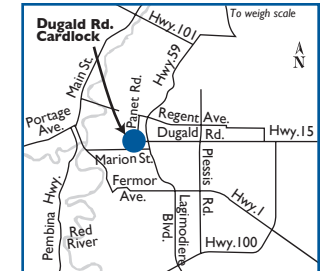

ROUTE COMMANDER PRODUCTS AVAILABLE:
 Diesel, Gasoline, Lubes

PRODUCTS & SERVICES AVAILABLE:

NEAREST HUSKY ROUTE COMMANDER FACILITIES:

E	Kenora, ON	205 km
E	Dryden, ON	344 km
S	Morris, MB	68 km
SW	Winnipeg, MB	17 km
W	Headingly, MB	35 km
NW	Winnipeg, MB	15 km