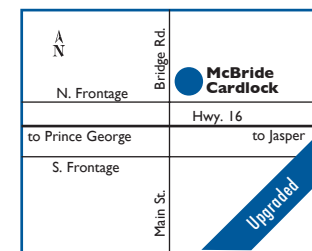

PRODUCTS & SERVICES AVAILABLE:

NEAREST HUSKY ROUTE COMMANDER FACILITIES:

W	Prince George, BC	210 km
S	Blue River, BC	190 km
E	Hinton, AB	255 km

Site #5178

Merritt

Travel Centre
3999 Airport Rd.
P: (250) 378-2100 F: (250) 378-6060
 kcouture@wagonwest.com