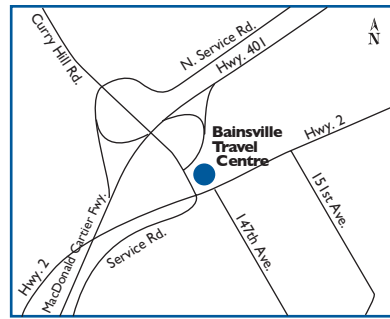

Bainsville

Travel Centre
21856 Old Highway Number 2
P) 613-347-2925 F) 613-347-2093

HOURS OF OPERATION:
24 hours/day, 7 days/week

ROUTE COMMANDER PRODUCTS AVAILABLE:
Diesel

PRODUCTS & SERVICES AVAILABLE:

NEAREST HUSKY ROUTE COMMANDER FACILITIES:

W Cornwall, ON ..... 49 kms
NW Ottawa ..... 130 kms

ADDITIONAL SERVICES:
NATSN member

Site# 9061

Cochrane

Travel Centre
Hwy. 11 S.
P: (705) 272-5111 F: (705) 272-3538
vachusky@puc.net

HOURS OF OPERATION:
24 hours/day, 7 days/week

ROUTE COMMANDER PRODUCTS AVAILABLE:
Diesel, Gasoline, Lubes

PRODUCTS & SERVICES AVAILABLE:

NEAREST HUSKY ROUTE COMMANDER FACILITIES:

SE New Liskeard, ON ..... 216 km
SW Sault Ste. Marie, ON ..... 610 km
W Hearst, ON ..... 216 km