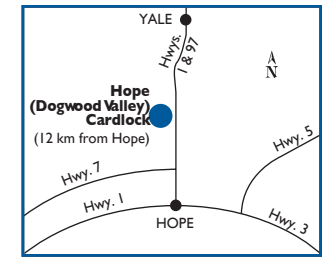

Fort St. John (2)

Cardlock
9516 Sikanni Road
P: (250) 785-3466 F: (250) 785-3467

HOURS OF OPERATION:
Cardlock operates 24 hours/day, 7 days/week

ROUTE COMMANDER PRODUCTS AVAILABLE:
Diesel, Marked Diesel, Gasoline

PRODUCTS & SERVICES AVAILABLE:

NEAREST HUSKY ROUTE COMMANDER FACILITIES:

N	Fort Nelson, BC.....	409 kms
E	Fort St John Bulk Plant	1.5 kms
SE	Grande Prairie, AB.....	250 kms
S	Prince George, BC.....	463 kms

Hope (Dogwood)

Cardlock
27052 Baker Rd. (Trans Canada Hwy. 1)
P: (604) 869-9443 F: (604) 869-7135

HOURS OF OPERATION:
Monday to Sunday 8 am - 8 pm;
Cardlock operates 24 hours/day, 7 days/week
Restaurant is open 24 hours/day, Monday - Friday

ROUTE COMMANDER PRODUCTS AVAILABLE:
Diesel, Lubes

PRODUCTS & SERVICES AVAILABLE:

NEAREST HUSKY ROUTE COMMANDER FACILITIES:

N	Cache Creek, BC	184 km
NE	Kelowna, BC	238 km
E	Osoyoos, BC	245 km
W	Hope (Flood), BC.....	13 km
W	Chilliwack, BC	50 km

Site #2450

Golden

Travel Centre
1050 Trans Canada Hwy.1 W.
P: (250) 344-6878 F: (250) 344-6855
hk3388@popmail.huskyenergy.ca

HOURS OF OPERATION:
24 hours/day, 7 days/week

ROUTE COMMANDER PRODUCTS AVAILABLE:
Diesel, Marked Diesel, Gasoline, Lubes

PRODUCTS & SERVICES AVAILABLE:

NEAREST HUSKY ROUTE COMMANDER FACILITIES:

E	Calgary, AB	262 km
E	Calgary, AB	269 km
S	Cranbrook, BC	250 km
W	Sicamous, BC	219 km

Hope (Flood)

Travel Centre
61850 Flood Hope Rd.
P: (604) 869-5562
hk4000@popmail.huskyenergy.ca

HOURS OF OPERATION:
24 hours/day, 7 days/week;
Food Store 7 am - 12 pm

ROUTE COMMANDER PRODUCTS AVAILABLE:
Diesel, Marked Diesel, Gasoline, Lubes

PRODUCTS & SERVICES AVAILABLE:

NEAREST HUSKY ROUTE COMMANDER FACILITIES: