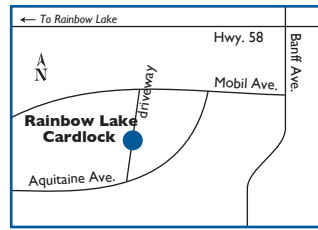

Rainbow Lake

Cardlock - Bulk Plant
Bateman Petroleum Sales Ltd.
25 Mobil Ave.
P: (780) 956-3444 F: (780) 956-3627

HOURS OF OPERATION:
Monday to Saturday 8 am - 6 pm;
Sunday closed;
Cardlock operates 24 hours/day, 7 days/week

ROUTE COMMANDER PRODUCTS AVAILABLE:
Diesel, Marked Diesel, Gasoline, Lubes

PRODUCTS & SERVICES AVAILABLE:

NEAREST HUSKY ROUTE COMMANDER FACILITIES:
SW Grande Prairie, AB ..... 630 km

Site #6711

Slave Lake

Cardlock
600 Highway 88 N
P: (780) 849-2627 F: (780) 849-3898

HOURS OF OPERATION:
24 hours/day, 7 days/week

ROUTE COMMANDER PRODUCTS AVAILABLE:
Diesel, Marked Diesel, Gasoline

PRODUCTS & SERVICES AVAILABLE:

NEAREST HUSKY ROUTE COMMANDER FACILITIES:

E Grassland, AB ..... 176 km
SE Lloydminster, AB ..... 472 km
S Edmonton, AB ..... 256 km
SW Edson, AB ..... 285 km
W Grande Prairie, AB ..... 320 km