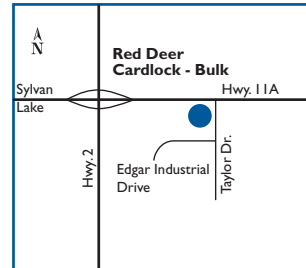

Site #5200

Spruce Grove

Cardlock
104 South Ave.
P: (780) 962-1886 F: (780) 962-1886

HOURS OF OPERATION:
Monday to Friday 6 am - 8 pm;
Saturday 7 am - 6 pm; Sunday closed;
Cardlock operates 24 hours/day, 7 days/week

ROUTE COMMANDER PRODUCTS AVAILABLE:
Diesel, Marked Diesel, Gasoline, Lubes

PRODUCTS & SERVICES AVAILABLE:

NEAREST HUSKY ROUTE COMMANDER FACILITIES:

E Edmonton, AB ..... 25 km
S Nisku, AB ..... 70 km
W Edson, AB ..... 190 km