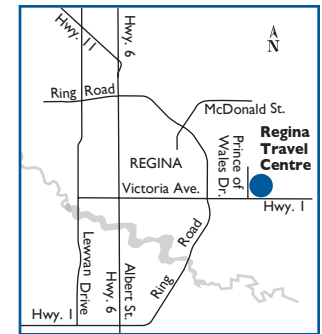

Estevan

Travel Centre
201 4th St. (Hwy #39)
PH: (306) 634-3109 Fax: (306) 634-7888

HOURS OF OPERATION:
C-store, restaurant, retail gas: 5 AM - 11 PM - 7 days/wk
Cardlock: 24 hrs/day, 7 days/week

ROUTE COMMANDER PRODUCTS AVAILABLE:
Diesel

PRODUCTS & SERVICES AVAILABLE:

NEAREST HUSKY ROUTE COMMANDER FACILITIES:

N Regina, Sk	200 km
E Brandon, MB	293 km
W Swift Current, SK	407 km

Regina (1)

Travel Centre
1755 Prince of Wales Drive
P: (306) 789-3477 F: (306) 789-3060

HOURS OF OPERATION:
24 hours/day, 7 days/week

ROUTE COMMANDER PRODUCTS AVAILABLE:
Diesel, Gasoline, Lubes

PRODUCTS & SERVICES AVAILABLE:

NEAREST HUSKY ROUTE COMMANDER FACILITIES:

N Regina, SK	5 km
N Melfort	278 km
E Brandon, MB	367 km
SE Estevan, SK	200 km
W Swift Current, SK	240 km
NW Saskatoon, SK	240 km

ADDITIONAL SERVICES:

Accommodations, Propane, Mobile tire repair

Site #6827

Melfort

Cardlock - Bulk Plant
Keith's Husky Bulk Sales
1750 Hwy #6 South, Melfort, Sk
PH: 306-752-2658 Fax: 306-752-2658

HOURS OF OPERATION:
Bulk plant, retail gas: 8 AM - 6 PM: Mon - Friday
Cardlock: 24 hrs/day, 7 days/week

ROUTE COMMANDER PRODUCTS AVAILABLE:
Diesel, Marked Diesel, Gasoline, Lubes

PRODUCTS & SERVICES AVAILABLE:

NEAREST HUSKY ROUTE COMMANDER FACILITIES:

SW Saskatoon	208 km
S Regina	278 km
SE Brandon, Mb	540 km

Regina (2)

Cardlock - Bulk Plant
Prairie-Ag Petroleum Ltd.
210 North McDonald St.
P: (306) 721-6880 F: (306) 721-3748

HOURS OF OPERATION:
Mon.- Fri. 8 am - 5 pm;
Cardlock operates 24 hours/day, 7 days/week

ROUTE COMMANDER PRODUCTS AVAILABLE:
Diesel, Marked Diesel, Gasoline, Marked Gasoline, Lubes

PRODUCTS & SERVICES AVAILABLE:

NEAREST HUSKY ROUTE COMMANDER FACILITIES: