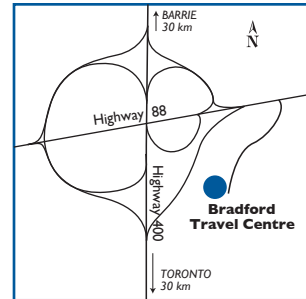

Site #0700

Cornwall

Cardlock
MacEwen Petroleum
1400 Boundary Rd.
P: (613) 933-8048 F: (613) 933-2310

HOURS OF OPERATION:
24 hours/day, 7 days/week

ROUTE COMMANDER PRODUCTS AVAILABLE:
Diesel

PRODUCTS & SERVICES AVAILABLE:

NEAREST HUSKY ROUTE COMMANDER FACILITIES:

N Ottawa, ON ..... 143 km
W Kingston, ON ..... 165 km
W Pickering, ON ..... 400 km