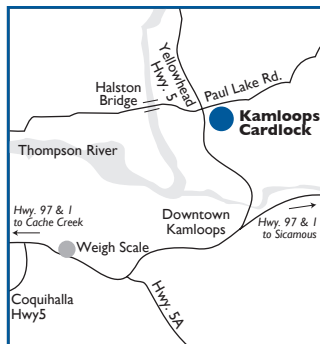

Kamloops

Cardlock
401 Paul Lake Rd.
P: (250) 372-0451 F: (250) 374-4657

HOURS OF OPERATION:
24 hours/day, 7 days/week

ROUTE COMMANDER PRODUCTS AVAILABLE:
Diesel, Gasoline, Lubes

PRODUCTS & SERVICES AVAILABLE:

NEAREST HUSKY ROUTE COMMANDER FACILITIES:

E	Sicamous, BC	189 km
SE	Kelowna, BC	163 km
W	Cache Creek, BC	84 km
NW	Blue River, BC	229 km

ADDITIONAL SERVICES:
Bakery and Deli on site

Site #4348

Ladysmith

Cardlock
12615 Trans Canada Hwy.
P: (250) 245-5244 F: (250) 245-7793

HOURS OF OPERATION:
Sunday to Thursday 6 am - 11 pm;
Friday/Saturday 6 am - 12 am;
Cardlock operates 24 hours/day, 7 days/week

ROUTE COMMANDER PRODUCTS AVAILABLE:
Diesel, Marked Diesel, Lubes

PRODUCTS & SERVICES AVAILABLE:

NEAREST HUSKY ROUTE COMMANDER FACILITIES:

E	Delta, BC	39 km
E	Burnaby, BC	46 km