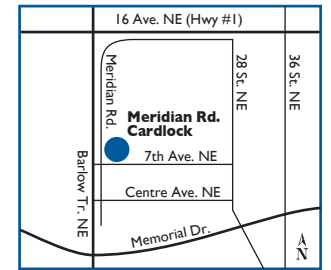

Blackfalds

Cardlock
Hwy. 597 E. & Hwy. 2A
P: (403) 347-4062

HOURS OF OPERATION:
Cardlock operates 24 hours/day, 7 days/week

ROUTE COMMANDER PRODUCTS AVAILABLE:
Diesel, Gasoline

PRODUCTS & SERVICES AVAILABLE:

NEAREST HUSKY ROUTE COMMANDER FACILITIES:

N	Nisku, AB	130 km
S	Red Deer, AB	10 km
S	Calgary, AB	163 km

Calgary (2)

Cardlock
6th St. & Beaverdam Rd. NE
P: (403) 531-5700 F: (403) 543-1360

HOURS OF OPERATION:
Cardlock operates 24 hours/day, 7 days/week

ROUTE COMMANDER PRODUCTS AVAILABLE:
Diesel, Marked Diesel, Gasoline

PRODUCTS & SERVICES AVAILABLE:

NEAREST HUSKY ROUTE COMMANDER FACILITIES:

N	Calgary, AB	7 km
E	Strathmore, AB	50 km
SE	Medicine Hat, AB	299 km
SW	Cranbrook, BC	355 km
W	Golden, BC	269 km

Calgary (1)

Travel Centre
2525 - 32nd Ave. NE
P: (403) 291-1233 F: (403) 291-1224

HOURS OF OPERATION:
24 hours/day, 7 days/week

ROUTE COMMANDER PRODUCTS AVAILABLE:
Diesel, Gasoline, Lubes

PRODUCTS & SERVICES AVAILABLE:

NEAREST HUSKY ROUTE COMMANDER FACILITIES:

N	Red Deer, AB	145 km
E	Strathmore, AB	50 km
S	Calgary, AB	7 km
SW	Cranbrook BC	362 km
W	Golden, BC	262 km

ADDITIONAL SERVICES: NATSN member

Calgary (3)

Cardlock
2504 7th Ave. NE
P: (403) 272-4745 F: (403) 272-2722

HOURS OF OPERATION:
Monday to Friday 6 am - 10 pm;
Saturday 7 am - 10 pm; Sunday 7 am - 8 pm;
Cardlock operates 24 hours/day, 7 days/week

ROUTE COMMANDER PRODUCTS AVAILABLE:
Diesel, Marked Diesel, Gasoline, Lubes

PRODUCTS & SERVICES AVAILABLE:

NEAREST HUSKY ROUTE COMMANDER FACILITIES:

N	Calgary, AB	15 km
E	Strathmore, AB	50 km
SE	Medicine Hat, AB	299 km
SW	Cranbrook, BC	355 km
W	Golden, BC	269 km

Site #4303