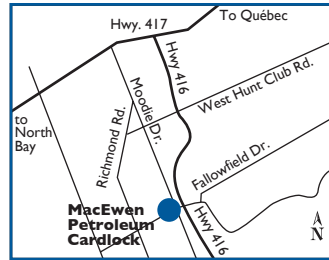

PRODUCTS & SERVICES AVAILABLE:

NEAREST HUSKY ROUTE COMMANDER FACILITIES:

W	North Bay, ON	360 km
SE	Cornwall, ON	143 km
SW	Kingston, ON	155 km

Site #5227

St. Catharines

Travel Centre
615 York Rd., Q.E.W. at Exit 38 (W.bound)
or Exit 38B (E.bound)
P: (905) 684-1128 F: (905) 684-2167

HOURS OF OPERATION:
24 hours/day, 7 days/week

ROUTE COMMANDER PRODUCTS AVAILABLE:
Diesel, Lubes

PRODUCTS & SERVICES AVAILABLE:

NEAREST HUSKY ROUTE COMMANDER FACILITIES:

N	Bradford, ON	153 km
NE	Kingston, ON	367 km
W	London, ON	177 km

ADDITIONAL SERVICES:
NATSN Member, Propane service