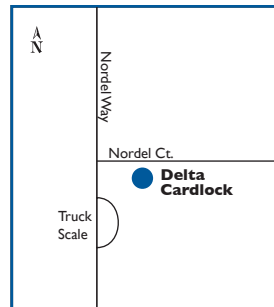

Site #5613

Fort St. John (1)

Cardlock – Bulk Plant
Smith Fuel Services Ltd.
9516 - 78 St.
P: (250) 785-3466 F: (250) 785-3467

HOURS OF OPERATION:
Monday to Friday 8 am - 5 pm;
Saturday 9 am - 12 pm; Sunday closed;
Cardlock operates 24 hours/day, 7 days/week

ROUTE COMMANDER PRODUCTS AVAILABLE:
Diesel, Marked Diesel, Gasoline, Lubes

PRODUCTS & SERVICES AVAILABLE:

NEAREST HUSKY ROUTE COMMANDER FACILITIES:

N	Fort Nelson, BC	409 km
SE	Grande Prairie, AB	250 km
S	Prince George, BC	463 km