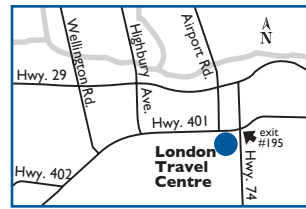

London (Belmont)

Travel Centre
401 Hwy. & Hwy. 74 (exit 195)
P: (519) 644-0200 F: (519) 644-1232
ldnhusky@aol.com

Site #0470

HOURS OF OPERATION:
24 hours/day, 7 days/week

ROUTE COMMANDER PRODUCTS AVAILABLE:
Diesel, Marked Diesel, Gasoline, Lubes