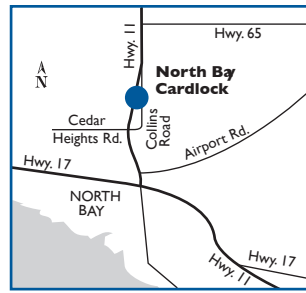

PRODUCTS & SERVICES AVAILABLE:

NEAREST HUSKY ROUTE COMMANDER FACILITIES:

N	New Liskeard, ON	155 km
E	Ottawa, ON	360 km
S	Bradford, ON.....	275 km
W	Sudbury (Coniston), ON	127 km

Site #5681

Pickering (Toronto East)