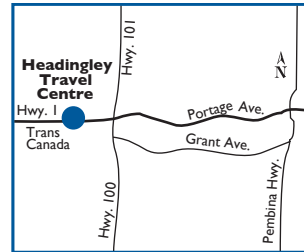

Site #3860

Winnipeg (1)

Cardlock - Bulk Plant
HR Klassen Ltd.
922 Dugald Rd.
P: (204) 233-0848 F: (204) 235-1517
huskybul@mts.net

HOURS OF OPERATION:
Monday to Friday 7 am - 5 pm;
Cardlock operates 24 hours/day, 7 days/week

ROUTE COMMANDER PRODUCTS AVAILABLE:
Diesel, Gasoline, Lubes

PRODUCTS & SERVICES AVAILABLE:

NEAREST HUSKY ROUTE COMMANDER FACILITIES:

E	Kenora, ON	205 km
E	Dryden, ON	344 km
S	Morris, MB	68 km
SW	Winnipeg, MB	17 km
W	Headingly, MB	35 km
NW	Winnipeg, MB	15 km