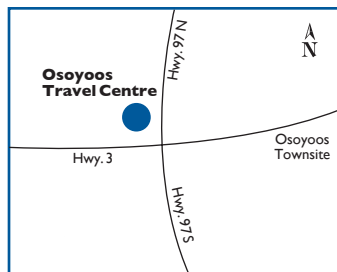

NEAREST HUSKY ROUTE COMMANDER FACILITIES:

N	Kelowna, BC	115 km
E	Cranbrook, BC	451 km
W	Hope (Flood), BC	253 km
W	Hope (Dogwood), BC	245 km
W	Chilliwack, BC	289 km

Site #6010

Port Kells

Cardlock
& Service Station
19186 - 96 Ave.
P: (604) 888-4434 F: (604) 888-9453