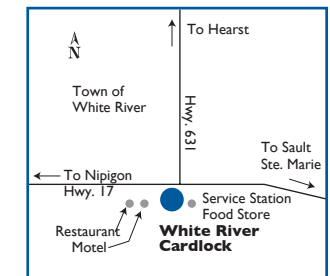

PRODUCTS & SERVICES AVAILABLE:

NEAREST HUSKY ROUTE COMMANDER FACILITIES:

N Hearst, ON 235 km
 E Sault Ste. Marie, ON 276 km
 W Nipigon, ON 267 km

ADDITIONAL SERVICES:
 Propane service

Site #9069

**Your Husky Route
Commander Card is
accepted at 65 Ultramar
stations in Québec and
the Maritimes.**