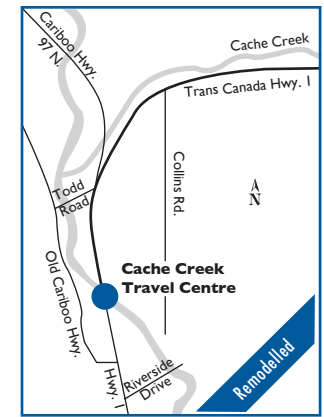

Site #1125

Blue River

Travel Centre
Hwy. 5 S. Blue River
P: (250) 673-8221 F: (250) 673-8209
hk0570@popmail.huskyenergy.ca

HOURS OF OPERATION:
24 hours/day, 7 days/week

ROUTE COMMANDER PRODUCTS AVAILABLE:
Diesel, Marked Diesel

PRODUCTS & SERVICES AVAILABLE:

NEAREST HUSKY ROUTE COMMANDER FACILITIES:

N McBride, BC ..... 290 km
NE Hinton, AB ..... 332 km
SE Kamloops, BC ..... 229 km