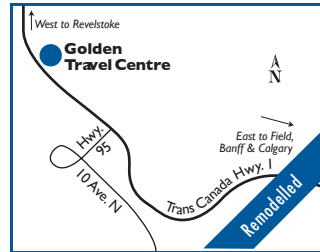

Site #3388

Hope (Flood)

Travel Centre
61850 Flood Hope Rd.
P: (604) 869-5562
hk4000@popmail.huskyenergy.ca

HOURS OF OPERATION:
24 hours/day, 7 days/week;
Food Store 7 am - 12 pm

ROUTE COMMANDER PRODUCTS AVAILABLE:
Diesel, Marked Diesel, Gasoline, Lubes

PRODUCTS & SERVICES AVAILABLE:

NEAREST HUSKY ROUTE COMMANDER FACILITIES:

N	Cache Creek, BC	197 km
NE	Kelowna, BC	246 km
E	Hope (Dogwood), BC.....	13 km
E	Osoyoos, BC	253 km
W	Chilliwack, BC	37 km