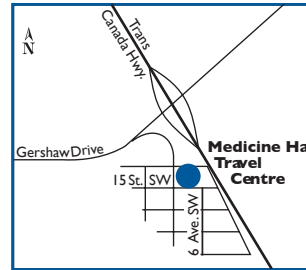

ADDITIONAL SERVICES:

Accommodations, truck wash all within 1 block

Site #5229

Nisku

Cardlock
1004 - 7 St.
P: (780) 413-1826

HOURS OF OPERATION:

Cardlock operates 24 hours/day, 7 days/week

ROUTE COMMANDER PRODUCTS AVAILABLE:

Diesel, Marked Diesel, Gasoline

PRODUCTS & SERVICES AVAILABLE:

NEAREST HUSKY ROUTE COMMANDER FACILITIES:

NE	Edmonton, AB	70 km
NE	Lloydminster, AB	285 km
S	Red Deer, AB	140 km
S	Blackfalds, AB	130 km
NW	Spruce Grove, AB	60 km