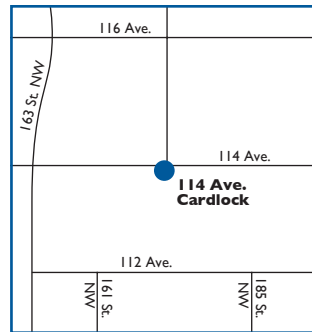

NEAREST HUSKY ROUTE COMMANDER FACILITIES:

NW	Edmonton #2, AB	1.9 km
S	Nisku, AB	60 km
W	Edson, AB	199 km

Site #5051

Grande Prairie

Travel Centre
Hwy. 2 & Hwy. 43
P: (780) 814-7174

HOURS OF OPERATION:
24 hours/day, 7 days/week