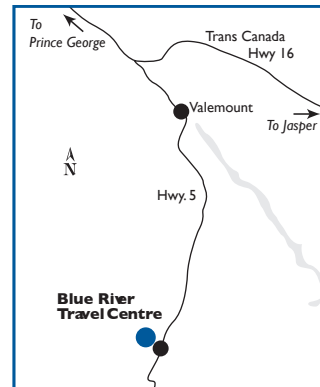

N Williams Lake, BC 200 km
 E Kamloops, BC 84 km
 S Hope (Dogwood), BC 184 km

ADDITIONAL SERVICES:
 Accommodations nearby

Site #1125

Blue River

Travel Centre
Hwy. 5 S. Blue River
P: (250) 673-8221 F: (250) 673-8209
hk0570@popmail.huskyenergy.ca

HOURS OF OPERATION:
 24 hours/day, 7 days/week

ROUTE COMMANDER PRODUCTS AVAILABLE:
 Diesel, Marked Diesel

PRODUCTS & SERVICES AVAILABLE:

NEAREST HUSKY ROUTE COMMANDER FACILITIES:

N McBride, BC 290 km
 NE Hinton, AB 332 km
 SE Kamloops, BC 229 km

PRODUCTS & SERVICES AVAILABLE:

NEAREST HUSKY ROUTE COMMANDER FACILITIES:

NE Hope (Flood), BC 37 km
 NE Hope (Dogwood), BC 50 km
 E Osoyoos, BC 289 km
 W Port Coquitlam, BC 75 km
 W Port Kells (Surrey), BC 85 km
 W Delta, BC 85 km
 W Burnaby, BC 90 km