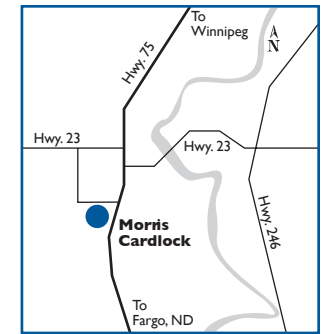

NEAREST HUSKY ROUTE COMMANDER FACILITIES:

E	Headingly, MB	181 km
SE	Morris, MB	253 km
SW	Estevan, SK	293 km
W	Regina, SK	367 km
W	Regina, SK	368 km
NW	Melfort, SK	540 km

Site #0731

Morris

Cardlock
2 Stampede Road
P: (204) 746-8999 F: (204) 746-2611

N	Winnipeg, MB	68 km
NE	Kenora, ON	260 km
NW	Brandon, MB	253 km

Site #7147

Headingly

Travel Centre
5141 Portage Ave., Hwy. 1 W.
P: (204) 837-2085 F: (204) 885-1840

HOURS OF OPERATION:
 24 hours/day, 7 days/week