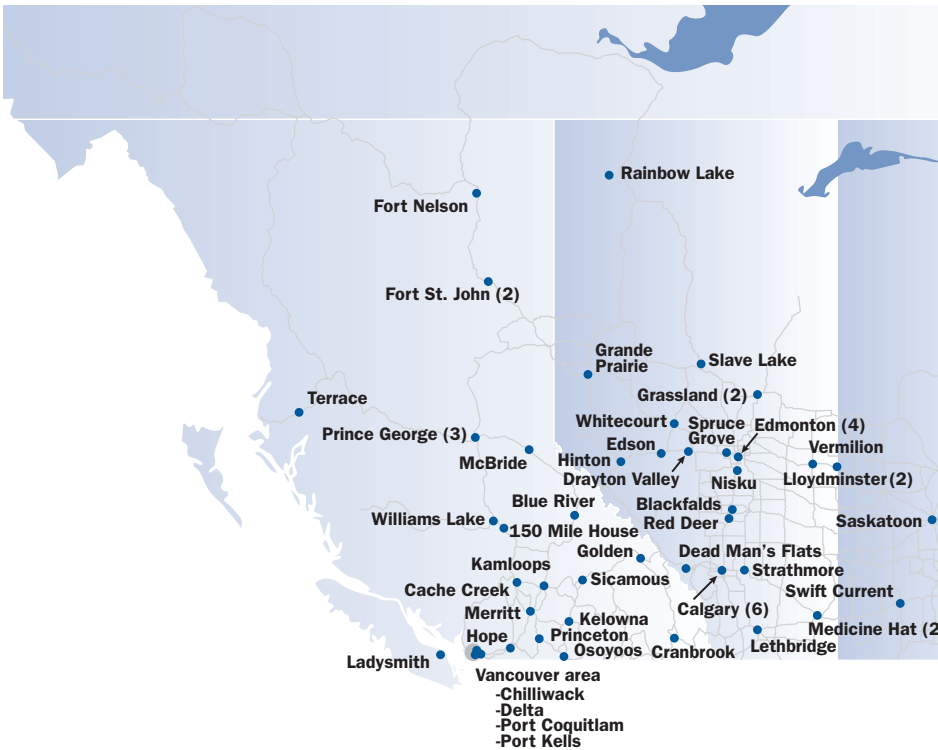

Yakima/Union Gap
Gearjammer Truck Plaza
(Ambest)
I-82 & U.S. 97 at Exit 36
(509) 248-9640

WEST VIRGINIA

Hurricane
TA Hurricane
Travel Center
I-64 Exit 39
(304) 757-7600

Route Commander – now 95 locations in Canada and growing faster than ever!