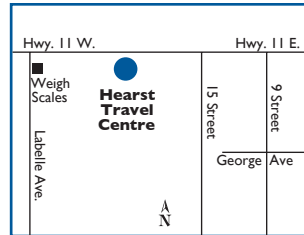

Dryden

Travel Centre
379 Government Rd.
P: (807) 223-2085 F: (807) 223-6645
husky@mail.drytel.net

HOURS OF OPERATION:
24 hours/day, 7 days/week

ROUTE COMMANDER PRODUCTS AVAILABLE:
Diesel, Lubes

PRODUCTS & SERVICES AVAILABLE:

NEAREST HUSKY ROUTE COMMANDER FACILITIES:

E	Thunder Bay, ON	351 km
E	Thunder Bay, ON	339 km
W	Kenora, ON	132 km
W	Winnipeg, MB	350 km

Kenora

Cardlock
Jones Rd. (1km S. of Hwy. 17A)
P: (807) 467-1264 F: (807) 468-9204

HOURS OF OPERATION:
24 hours/day, 7 days/week

ROUTE COMMANDER PRODUCTS AVAILABLE:
Diesel, Marked Diesel, Gasoline

NEAREST HUSKY ROUTE COMMANDER FACILITIES:

E	Dryden, ON	132 km
W	Winnipeg, MB	205 km
W	Headingley, MB	235 km
SW	Morris, MB	260 km

Hearst

Travel Centre
1565 Hwy. 11 W.
P: (705) 362-4868 F: (705) 372-1911

HOURS OF OPERATION:
24 hours/day, 7 days/week

ROUTE COMMANDER PRODUCTS AVAILABLE:
Diesel, Marked Diesel, Gasoline, Lubes

PRODUCTS & SERVICES AVAILABLE:

NEAREST HUSKY ROUTE COMMANDER FACILITIES:

E	Cochrane, ON	216 km
S	White River, ON	235 km
SW	Nipigon, ON	400 km
W	Langlac, ON	210 km

ADDITIONAL SERVICES:
Propane

Site #3866

Kingston

Travel Centre
401 Hwy. at Exit 632
P: (613) 542-3468 F: (613) 546-2539

HOURS OF OPERATION:
24 hours/day, 7 days/week

ROUTE COMMANDER PRODUCTS AVAILABLE:
Diesel, Lubes

PRODUCTS & SERVICES AVAILABLE:

NEAREST HUSKY ROUTE COMMANDER FACILITIES:

NE	Ottawa, ON	155 km
E	Cornwall, ON	165 km
W	Toronto, ON	256 km
W	Mississauga, ON	260 km
W	Pickering (Toronto East), ON	235 km
W	Bradford, ON	302 km

ADDITIONAL SERVICES:
NATSN Member