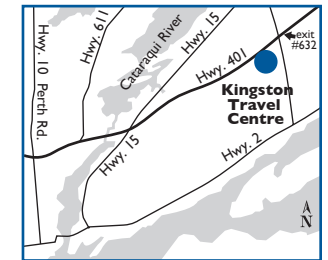

Dryden

Travel Centre
379 Government Rd.
P: (807) 223-2085 F: (807) 223-6645
husky@mail.drytel.net

HOURS OF OPERATION:
24 hours/day, 7 days/week

ROUTE COMMANDER PRODUCTS AVAILABLE:
Diesel, Lubes

PRODUCTS & SERVICES AVAILABLE:

NEAREST HUSKY ROUTE COMMANDER FACILITIES:

E	Thunder Bay, ON	351 km
E	Thunder Bay, ON	339 km
W	Kenora, ON	132 km
W	Winnipeg, MB	350 km

Kenora

Cardlock
Jones Rd. (1km S. of Hwy. 17A)
P: (807) 467-1264 F: (807) 468-9204

HOURS OF OPERATION:
24 hours/day, 7 days/week

ROUTE COMMANDER PRODUCTS AVAILABLE:
Diesel, Marked Diesel, Gasoline

NEAREST HUSKY ROUTE COMMANDER FACILITIES:

E	Dryden, ON	132 km
W	Winnipeg, MB	205 km
W	Headingley, MB	235 km
SW	Morris, MB	260 km

Hearst

Travel Centre
1565 Hwy. 11 W.
P: (705) 362-4868 F: (705) 372-1911

HOURS OF OPERATION:
24 hours/day, 7 days/week

ROUTE COMMANDER PRODUCTS AVAILABLE:
Diesel, Marked Diesel, Gasoline, Lubes

PRODUCTS & SERVICES AVAILABLE:

NEAREST HUSKY ROUTE COMMANDER FACILITIES:

E	Cochrane, ON	216 km
S	White River, ON	235 km
SW	Nipigon, ON	400 km
W	Langlac, ON	210 km

ADDITIONAL SERVICES:
Propane

Kingston

Travel Centre
401 Hwy. at Exit 632
P: (613) 542-3468 F: (613) 546-2539

HOURS OF OPERATION:
24 hours/day, 7 days/week

ROUTE COMMANDER PRODUCTS AVAILABLE:
Diesel, Lubes

PRODUCTS & SERVICES AVAILABLE:

NEAREST HUSKY ROUTE COMMANDER FACILITIES:

NE	Ottawa, ON	155 km
E	Cornwall, ON	165 km
W	Toronto, ON	256 km
W	Mississauga, ON	260 km
W	Pickering (Toronto East), ON	235 km
W	Bradford, ON	302 km

ADDITIONAL SERVICES:
NATSN Member

Site #4458