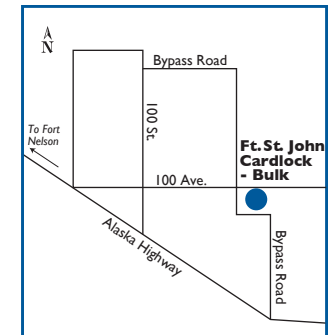

ROUTE COMMANDER PRODUCTS AVAILABLE:
 Diesel, Marked Diesel, Gasoline, Lubes

PRODUCTS & SERVICES AVAILABLE:

NEAREST HUSKY ROUTE COMMANDER FACILITIES:

N	Fort Nelson, BC	409 km
SE	Grande Prairie, AB	250 km
S	Prince George, BC	463 km