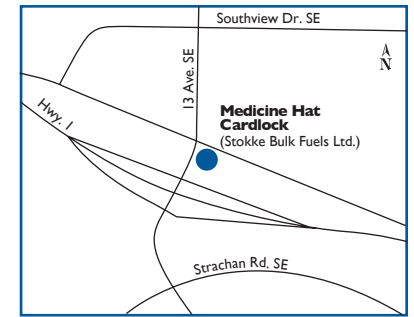

Lloydminster (2) Kings Husky

King's Husky Cardlock - Bulk Plant
5310 52nd Street
P: (780) 875-2266 F: (780) 875-1135

HOURS OF OPERATION:

Bulk Plant - Monday to Friday 7am - 5pm,
Cardlock operates 24 hours/day 7 days/week

ROUTE COMMANDER PRODUCTS AVAILABLE:

Diesel, Marked diesel, Gasoline, Marked Gasoline, Lubes

PRODUCTS & SERVICES AVAILABLE:

NEAREST HUSKY ROUTE COMMANDER FACILITIES:

E	Saskatoon, SK	270 km
SW	Nisku	285 km
W	Edmonton, AB	276 km
W	Spruce Grove, AB	276 km

Medicine Hat (2)

Stokke Bulk Fuels Ltd.
1301 Trans Canada Way
P: (403) 527-9866 F: (403) 526-7608

HOURS OF OPERATION:

24 hours/day, 7 days/week

ROUTE COMMANDER PRODUCTS AVAILABLE:

Diesel, Marked Diesel, Gasoline, Lubes

PRODUCTS & SERVICES AVAILABLE:

NEAREST HUSKY ROUTE COMMANDER FACILITIES:

E	Swift Current, SK	225 kms
W	Cranbrook, BC	465 kms
NW	Strathmore, AB	240 kms
NW	Calgary, AB	299 kms

Site #5332

Medicine Hat (1)

Travel Centre
561 - 15 St. S.W.
P: (403) 527-5561 F: (403) 529-4660

HOURS OF OPERATION:

24 hours/day, 7 days/week

ROUTE COMMANDER PRODUCTS AVAILABLE:

Diesel, Gasoline, Lubes

PRODUCTS & SERVICES AVAILABLE:

NEAREST HUSKY ROUTE COMMANDER FACILITIES:

E	Swift Current, SK	225 km
W	Cranbrook, BC	465 km
NW	Strathmore, AB	240 km
NW	Calgary, AB	299 km

ADDITIONAL SERVICES:

Accommodations, truck wash all within 1 block

Nisku

Cardlock
1004 - 7 St.
P: (780) 413-1826

HOURS OF OPERATION:

Cardlock operates 24 hours/day, 7 days/week

ROUTE COMMANDER PRODUCTS AVAILABLE:

Diesel, Marked Diesel, Gasoline

PRODUCTS & SERVICES AVAILABLE:

NEAREST HUSKY ROUTE COMMANDER FACILITIES:

NE	Edmonton, AB	70 km
NE	Lloydminster, AB	285 km
S	Red Deer, AB	140 km
S	Blackfalds, AB	130 km
NW	Spruce Grove, AB	60 km