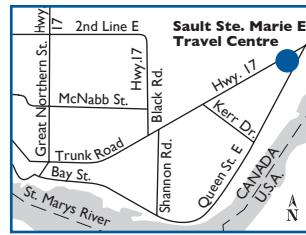

ROUTE COMMANDER PRODUCTS AVAILABLE:
 Diesel, Lubes

PRODUCTS & SERVICES AVAILABLE:

NEAREST HUSKY ROUTE COMMANDER FACILITIES:

NE	Cochrane, ON	610 km
E	Sudbury (Coniston), ON	303 km
W	White River, ON	276 km