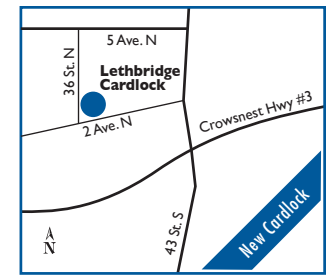

Lethbridge

Cardlock
4207 - 2 Ave. N
P: (403) 531-5700 F: (403) 543-1360

Site #5299

HOURS OF OPERATION:

24 hours/day, 7 days/week

ROUTE COMMANDER PRODUCTS AVAILABLE:

Diesel, Marked Diesel, Gasoline

PRODUCTS & SERVICES AVAILABLE:

NEAREST HUSKY ROUTE COMMANDER FACILITIES:

N Calgary, AB ..... 210 km
E Medicine Hat, AB ..... 170 km
W Cranbrook, BC ..... 304 km