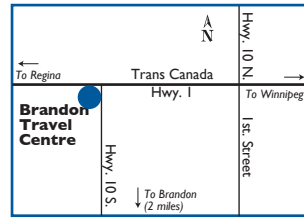

NEAREST HUSKY ROUTE COMMANDER FACILITIES:

E	Headingly, MB	181 km
SE	Morris, MB	253 km
SW	Estevan, SK	293 km
W	Regina, SK	367 km
W	Regina, SK	368 km
NW	Melfort, SK	540 km

Site #0731

Morris

Cardlock
2 Stampede Road
P: (204) 746-8999 F: (204) 746-2611