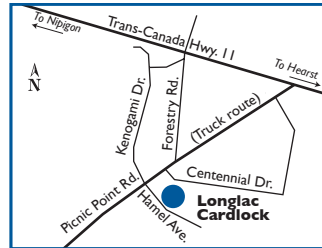

Site #4840

HOURS OF OPERATION:
Cardlock operates 24 hours/day, 7 days/week

ROUTE COMMANDER PRODUCTS AVAILABLE:
Diesel, Marked Diesel, Gasoline

PRODUCTS & SERVICES AVAILABLE:

NEAREST HUSKY ROUTE COMMANDER FACILITIES:

E Hearst, ON	210 km
SW Nipigon, ON	200 km