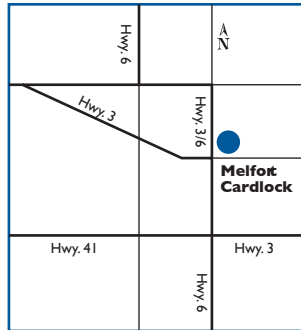

PRODUCTS & SERVICES AVAILABLE:

NEAREST HUSKY ROUTE COMMANDER FACILITIES:

SW Saskatoon	208 km
S Regina	278 km
SE Brandon, Mb	540 km

Site #5240

Regina (2)

Cardlock - Bulk Plant
Prairie-Ag Petroleum Ltd.
210 North McDonald St.
P: (306) 721-6880 F: (306) 721-3748

HOURS OF OPERATION:
Mon.- Fri. 8 am - 5 pm;
Cardlock operates 24 hours/day, 7 days/week

ROUTE COMMANDER PRODUCTS AVAILABLE:
Diesel, Marked Diesel, Gasoline, Marked Gasoline, Lubes

PRODUCTS & SERVICES AVAILABLE:

NEAREST HUSKY ROUTE COMMANDER FACILITIES:

N Melfort.....	273 km
E Brandon, MB	367 km
SE Estevan, SK	205 km
SE Regina, SK	5 km
W Swift Current, SK	245 km
NW Saskatoon, SK	250 km