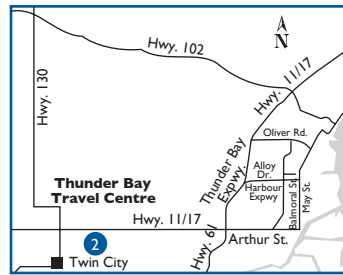

Thunder Bay (2)

Travel Centre
Hwy. 11/17 W. at Twin City Crossroads
P: (807) 939-2619 F: (807) 939-2060
hk8551@popmail.huskyenergy.ca

HOURS OF OPERATION:
24 hours/day, 7 days/week

ROUTE COMMANDER PRODUCTS AVAILABLE:
Diesel, Lubes

PRODUCTS & SERVICES AVAILABLE:

NEAREST HUSKY ROUTE COMMANDER FACILITIES:

NE Thunder Bay, ON ..... 12 km
NE Nipigon, ON ..... 123 km
W Dryden, ON ..... 339 km

ADDITIONAL SERVICES:
NATSN member, Tire repairs

Site #8551