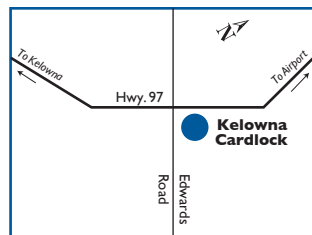

NE	Sicamous, BC	121 km
S	Osoyoos, BC	115 km
SW	Hope (Dogwood), BC	238 km
SW	Hope (Flood), BC	246 km
NW	Kamloops, BC	163 km

ADDITIONAL SERVICES:
 Coin operated / time charge / full serve truck wash

Site #4410