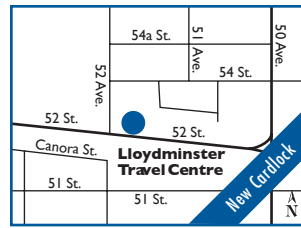

Lloydminster (2) Kings Husky

King's Husky Cardlock - Bulk Plant
5310 52nd Street
P: (780) 875-2266 F: (780) 875-1135

HOURS OF OPERATION:

Bulk Plant - Monday to Friday 7am - 5pm,
Cardlock operates 24 hours/day 7 days/week

ROUTE COMMANDER PRODUCTS AVAILABLE:

Diesel, Marked diesel, Gasoline, Marked Gasoline, Lubes

PRODUCTS & SERVICES AVAILABLE:

NEAREST HUSKY ROUTE COMMANDER FACILITIES:

E	Saskatoon, SK	270 km
SW	Nisku	285 km
W	Edmonton, AB	276 km
W	Spruce Grove, AB	276 km

Site #4791

Medicine Hat (2)

Stokke Bulk Fuels Ltd.
1301 Trans Canada Way
P: (403) 527-9866 F: (403) 526-7608

HOURS OF OPERATION:

24 hours/day, 7 days/week

ROUTE COMMANDER PRODUCTS AVAILABLE:

Diesel, Marked Diesel, Gasoline, Lubes

PRODUCTS & SERVICES AVAILABLE:

NEAREST HUSKY ROUTE COMMANDER FACILITIES:

E	Swift Current, SK	225 kms
W	Cranbrook, BC	465 kms
NW	Strathmore, AB	240 kms
NW	Calgary, AB	299 kms