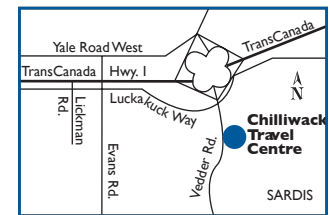

150 Mile House

Cardlock
10 Settler Place
P: (250) 296-4515 F: (250) 296-4510
email: hk2709@popmail.huskyenergy.com

HOURS OF OPERATION:
24 hours/day, 7 days/week

ROUTE COMMANDER PRODUCTS AVAILABLE:
Diesel, Dyed Diesel, Gasoline

PRODUCTS & SERVICES AVAILABLE:

NEAREST HUSKY ROUTE COMMANDER FACILITIES:

N Williams Lake, BC ..... 20 km
S Cache Creek, BC ..... 180 km

Cache Creek

Travel Centre
959 S. Trans Canada Hwy.
P: (250) 457-6643 F: (250) 457-9511
hk1125@popmail.huskyenergy.ca

HOURS OF OPERATION:
24 hours/day, 7 days/week
Restaurant hours: 6:00am - 11:00pm

ROUTE COMMANDER PRODUCTS AVAILABLE:
Diesel, Marked Diesel, Lubes

PRODUCTS & SERVICES AVAILABLE:

NEAREST HUSKY ROUTE COMMANDER FACILITIES:

N Williams Lake, BC ..... 200 km
E Kamloops, BC ..... 84 km
S Hope (Dogwood), BC ..... 184 km

ADDITIONAL SERVICES:
Accommodations nearby

Blue River

Travel Centre
Hwy. 5 S. Blue River
P: (250) 673-8221 F: (250) 673-8209
hk0570@popmail.huskyenergy.ca

HOURS OF OPERATION:
24 hours/day, 7 days/week

ROUTE COMMANDER PRODUCTS AVAILABLE:
Diesel, Marked Diesel

PRODUCTS & SERVICES AVAILABLE:

NEAREST HUSKY ROUTE COMMANDER FACILITIES:

N McBride, BC ..... 290 km
NE Hinton, AB ..... 332 km
SE Kamloops, BC ..... 229 km

Chilliwack

Travel Centre
7620 Vedder Rd.
P: (604) 858-5113 F: (604) 824-0481
hk1422@popmail.huskyenergy.ca

HOURS OF OPERATION:
24 hours/day, 7 days/week

ROUTE COMMANDER PRODUCTS AVAILABLE:
Diesel, Marked Diesel, Gasoline, Lubes

PRODUCTS & SERVICES AVAILABLE:

NEAREST HUSKY ROUTE COMMANDER FACILITIES:

NE Hope (Flood), BC ..... 37 km
NE Hope (Dogwood), BC ..... 50 km
E Osoyoos, BC ..... 289 km
W Port Coquitlam, BC ..... 75 km
W Port Kells (Surrey), BC ..... 85 km
W Delta, BC ..... 85 km
W Burnaby, BC ..... 90 km