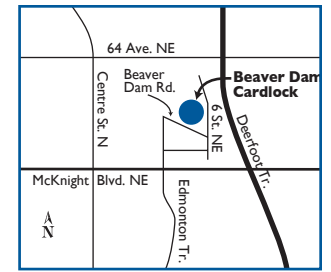

Site #3514

Calgary (1)

Travel Centre
2525 - 32nd Ave. NE
P: (403) 291-1233 F: (403) 291-1224

HOURS OF OPERATION:
24 hours/day, 7 days/week

ROUTE COMMANDER PRODUCTS AVAILABLE:
Diesel, Gasoline, Lubes

PRODUCTS & SERVICES AVAILABLE:

NEAREST HUSKY ROUTE COMMANDER FACILITIES:

N	Red Deer, AB	145 km
E	Strathmore, AB	50 km
S	Calgary, AB	7 km
SW	Cranbrook BC	362 km
W	Golden, BC	262 km

ADDITIONAL SERVICES: NATSN member