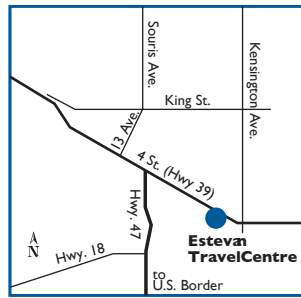

PRODUCTS & SERVICES AVAILABLE:

NEAREST HUSKY ROUTE COMMANDER FACILITIES:

N Regina, Sk	200 km
E Brandon, MB	293 km
W Swift Current, SK	407 km

Site #2906

Regina (1)

Travel Centre
 1755 Prince of Wales Drive
 P: (306) 789-3477 F: (306) 789-3060