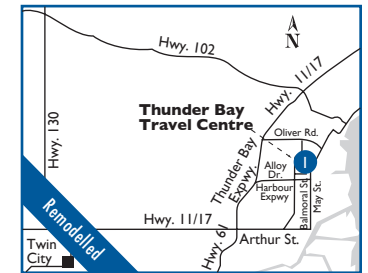

Sault Ste. Marie (East)

Travel Centre
1275 Trunk Rd., Hwy. 17 E.
P: (705) 759-1220 F: (705) 759-7558

HOURS OF OPERATION:
24 hours/day, 7 days/week

ROUTE COMMANDER PRODUCTS AVAILABLE:
Diesel, Lubes

PRODUCTS & SERVICES AVAILABLE:

NEAREST HUSKY ROUTE COMMANDER FACILITIES:

NE	Cochrane, ON	610 km
E	Sudbury (Coniston), ON	303 km
W	White River, ON	276 km

Sudbury (Coniston)

Cardlock
6822 Hwy 17 E.
P: (705) 694-4486 F: (705) 694-0616

HOURS OF OPERATION:
6 am - 11 pm;
Cardlock operates 24 hours/day, 7 days/week

ROUTE COMMANDER PRODUCTS AVAILABLE:
Diesel, Marked Diesel, Lubes

PRODUCTS & SERVICES AVAILABLE:

NEAREST HUSKY ROUTE COMMANDER FACILITIES:

N	Bradford, ON	153 km
N	Toronto, ON	111 km
NE	Kingston, ON	367 km
NE	Pickering, ON	160 km
W	London, ON	177 km

Sault Ste. Marie (North)

Travel Centre
458 Great Northern Rd.
P: (705) 254-7528 F: (705) 759-0516

HOURS OF OPERATION:
24 hours/day, 7 days/week

ROUTE COMMANDER PRODUCTS AVAILABLE:
Diesel

PRODUCTS & SERVICES AVAILABLE:

NEAREST HUSKY ROUTE COMMANDER FACILITIES:

NE	Cochrane, ON	625 km
E	Sudbury (Coniston), ON	318 km
W	White River, ON	261 km

Thunder Bay (1)

Travel Centre
1120 Alloy Dr.
P: (807) 623-3236 F: (807) 623-0074

HOURS OF OPERATION:
24 hours/day, 7 days/week

ROUTE COMMANDER PRODUCTS AVAILABLE:
Diesel, Gasoline, Lubes

PRODUCTS & SERVICES AVAILABLE:

NEAREST HUSKY ROUTE COMMANDER FACILITIES:

E	Nipigon, ON	11 km
W	Dryden, ON	351 km
SW	Thunder Bay, ON	12 km

ADDITIONAL SERVICES:
NATSN Member

Site #8585