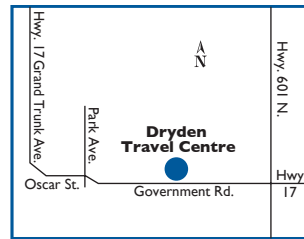

Site #2502

Kenora

Cardlock
Jones Rd. (1km S. of Hwy. 17A)
P: (807) 467-1264 F: (807) 468-9204

HOURS OF OPERATION:
24 hours/day, 7 days/week

ROUTE COMMANDER PRODUCTS AVAILABLE:
Diesel, Marked Diesel, Gasoline

NEAREST HUSKY ROUTE COMMANDER FACILITIES:

E	Dryden, ON	132 km
W	Winnipeg, MB	205 km
W	Headingley, MB	235 km
SW	Morris, MB	260 km