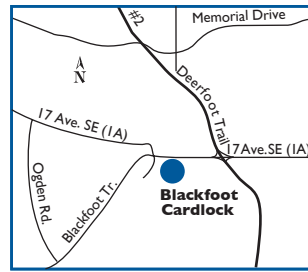

ROUTE COMMANDER PRODUCTS AVAILABLE:

Diesel, Marked Diesel, Gasoline, Lubes

PRODUCTS & SERVICES AVAILABLE:

NEAREST HUSKY ROUTE COMMANDER FACILITIES:

N	Calgary, AB	7 km
E	Strathmore, AB	50 km
SE	Medicine Hat, AB	299 km
SW	Cranbrook, BC	355 km
W	Golden, BC	269 km