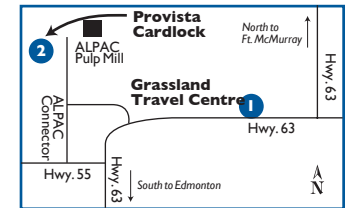

Edmonton (4)

Cardlock
16002 - 114 Ave.

HOURS OF OPERATION:
Cardlock operates 24 hours/day, 7 days/week

ROUTE COMMANDER PRODUCTS AVAILABLE:
Diesel, Dyed Diesel, Gasoline

PRODUCTS & SERVICES AVAILABLE:

NEAREST HUSKY ROUTE COMMANDER FACILITIES:

NW	Edmonton #2, AB	1.9 km
S	Nisku, AB	60 km
W	Edson, AB	199 km

Site #5051

Grande Prairie

Travel Centre
Hwy. 2 & Hwy. 43
P: (780) 814-7174

HOURS OF OPERATION:
24 hours/day, 7 days/week

ROUTE COMMANDER PRODUCTS AVAILABLE:
Diesel, Marked Diesel, Gasoline

PRODUCTS & SERVICES AVAILABLE:

NEAREST HUSKY ROUTE COMMANDER FACILITIES:

N	Rainbow Lake, AB	630 km
SE	Spruce Grove, AB	456 km
SW	Hintin, AB	320 km
NW	Fort St. John, BC	250 km
NW	Fort Nelson, BC	600 km

Site #3490

Edson

Cardlock - Bulk Plant
Garva Petroleum Ltd.
Hwy 16 E. of Edson
P: (780) 712-4788 F: (780) 712-4798

HOURS OF OPERATION:
Monday to Friday 7 am - 6 pm;
Saturday 8 am - 12 pm;
Sunday closed;
Cardlock operates 24 hours/day, 7 days/week

ROUTE COMMANDER PRODUCTS AVAILABLE:
Diesel, Marked Diesel, Gasoline, Lubes

PRODUCTS & SERVICES AVAILABLE:

NEAREST HUSKY ROUTE COMMANDER FACILITIES:

E	Spruce Grove, AB	180 km
E	Edmonton, AB	199 km
E	Edmonton, AB	215 km
W	Hinton, AB	88 km

Site #4002

Grassland (1)

Travel Centre - Bulk Plant
Derko's Service Ltd.
N. side of Hwy. 63
P: (780) 525-3931 F: (780) 525-2250

HOURS OF OPERATION:
Monday to Friday 8 am - 6 pm;
Saturday 8 am - 1 pm; Sunday closed;
Cardlock operates 24 hours/day, 7 days/week

ROUTE COMMANDER PRODUCTS AVAILABLE:
Diesel, Marked Diesel, Gasoline, Marked Gasoline, Lubes

PRODUCTS & SERVICES AVAILABLE:

NEAREST HUSKY ROUTE COMMANDER FACILITIES:

SW	Edmonton, AB	170 km
NW	Grassland (#2)	20 km

Site #3541